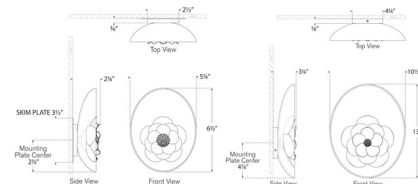

By Visual Comfort Signature

Description

The Petaluma Wall Sconce brings a poetic sense of calm to your interior space. The curved shield cradles a graceful clear and softly etched glass blossom, blending delicate beauty with refined structure to cast a warm, luminous glow throughout your room. Note Outer shell of the shield will always be Matte White. Chose a finish for the inner shield. Smallest fixture does not cover a standard US junction box and requires a 2 x 4 inch junction box.

Shown in matte white / etched glass

Specifications

COLOR Etched Glass
 BODY FINISH Matte White
 WATTAGE 3W
 DIMMER Low Voltage Electronic
 DIMENSIONS 5.25"W x 6.5"H x 2.25"D
 INTEGRATED LED MODULE 1 x LED/3W/120V LED
 COUNTRY OF ORIGIN China