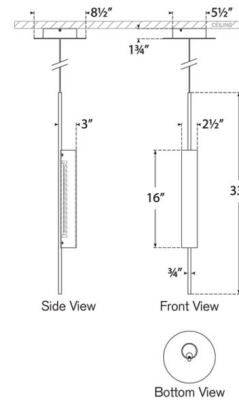

Description

The Windchime Pendant brings a refined, minimalist touch to your interior space. Its slender frame supports etched tubular glass, softly diffusing light to create warm, ambient shadows throughout your room. Note: Height is not adjustable after installation.

Specifications

COLOR Soft Etched
 BODY FINISH Soft Brass
 WATTAGE 12W
 DIMMER Low Voltage Electronic
 DIMENSIONS 3"W x 33"H
 INTEGRATED LED MODULE 1 x LED/12W/120V LED
 COUNTRY OF ORIGIN China

Technical Information

PRODUCT DIMENSIONS Mix/Max Adjustable Overall Height: 35" - 265"
 LAMP COLOR 2700K
 LUMENS/WATT 140.00
 LUMINOUS FLUX 1680 lumens

Shown in soft brass / soft etched

CLICK TO VIEW PRODUCT

Notes: