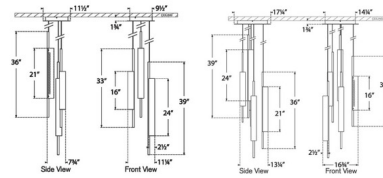

CLICK TO VIEW PRODUCT

Notes: