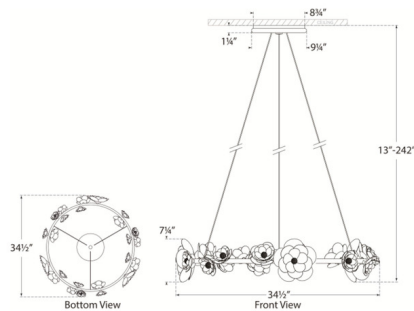

CLICK TO VIEW PRODUCT

Notes: