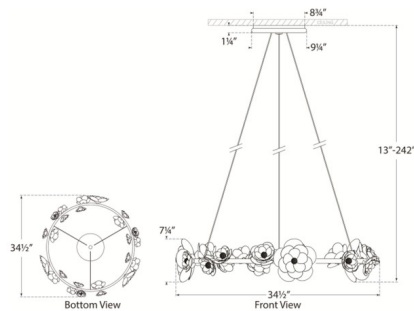

By Visual Comfort Signature

Description

The Petaluma Ring Chandelier brings a poetic sense of calm to your interior space. Its sleek frame cradles a graceful arrangement of clear and softly etched glass blossoms, blending delicate beauty with refined structure to cast a warm, luminous glow throughout your room. Note: Height is not adjustable after installation.

Specifications

COLOR	Etched Glass
BODY FINISH	Soft Lacquered Brass
WATTAGE	45W
DIMMER	Low Voltage Electronic
DIMENSIONS	34.5"W x 7.25"H
INTEGRATED LED MODULE	1 x LED/45W/120V LED
COUNTRY OF ORIGIN	China

Technical Information

PRODUCT DIMENSIONS	Min/Max Adjustable Overall Height: 13" - 242"
LAMP COLOR	2700K
LUMENS/WATT	140.00
LUMINOUS FLUX	6300 lumens

Shown in soft lacquered brass / etched glass

CLICK TO VIEW PRODUCT