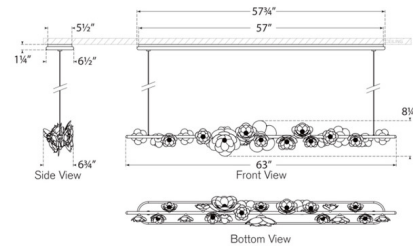

CLICK TO VIEW PRODUCT

Notes: