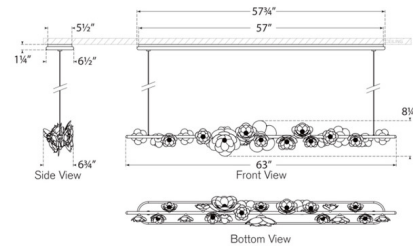

### Description

The Petaluma Linear Suspension brings a poetic sense of calm to your interior space. Its sleek frame cradles a graceful arrangement of clear and softly etched glass blossoms, blending delicate beauty with refined structure to cast a warm, luminous glow throughout your room. Note: Height is not adjustable after installation.

### Specifications

COLOR	Etched Glass
BODY FINISH	Soft Silver
WATTAGE	55W
DIMMER	Low Voltage Electronic
DIMENSIONS	63"L x 6.75"W x 8.25"H
INTEGRATED LED MODULE	1 x LED/55W/120V LED
COUNTRY OF ORIGIN	China

### Technical Information

PRODUCT DIMENSIONS	Min/Max Adjustable Overall Height: 14" - 243"
LAMP COLOR	2700K
LUMENS/WATT	140.00
LUMINOUS FLUX	7700 lumens

Shown in soft silver / etched glass

CLICK TO VIEW PRODUCT