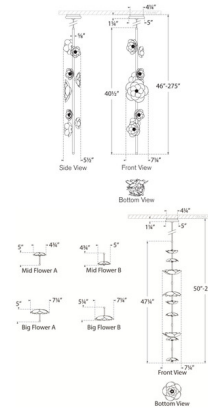

Specifications

COLOR Etched Glass
 BODY FINISH Soft Lacquered Brass
 WATTAGE 18W
 DIMMER Low Voltage Electronic
 DIMENSIONS 7.25"W x 40.5"H
 INTEGRATED LED MODULE 1 x LED/18W/120V LED
 COUNTRY OF ORIGIN China

Technical Information

PRODUCT DIMENSIONS Min/Max Adjustable Overall Height: 46" - 275"
 LAMP COLOR 2700K
 LUMENS/WATT 140.00
 LUMINOUS FLUX 2520 lumens

Shown in soft lacquered brass / etched glass

CLICK TO VIEW PRODUCT