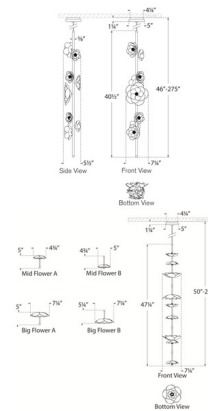

Specifications

COLOR Etched Glass
 BODY FINISH Soft Lacquered Brass
 WATTAGE 18W
 DIMMER Low Voltage Electronic
 DIMENSIONS 7.25"W x 40.5"H
 INTEGRATED LED MODULE 1 x LED/18W/120V LED
 COUNTRY OF ORIGIN China

Technical Information

PRODUCT DIMENSIONS Min/Max Adjustable Overall Height: 46" - 275"
 LAMP COLOR 2700K
 LUMENS/WATT 140.00
 LUMINOUS FLUX 2520 lumens

Shown in soft lacquered brass / etched glass

CLICK TO VIEW PRODUCT