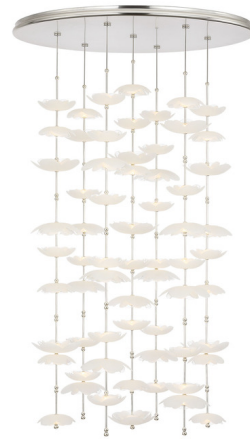

Lightology

lightology.com
866-954-4489
07-03-26

Project: _____

Company: _____

Location: _____ Fixture Type: _____

SPEC #: **VCG1567606**

Approved On: _____ Approved By: _____

Petaluma Cascading Chandelier

By Visual Comfort Signature

Description

The Petaluma Cascading Chandelier brings a poetic sense of calm to your interior space. Its sleek frame cradles a graceful arrangement of clear and softly etched glass blossoms, blending delicate beauty with refined structure to cast a warm, luminous glow throughout your room. Note Due to the weight of this fixture, additional ceiling support is required. Height is not adjustable after installation.

Shown in soft silver / etched glass

Specifications

COLOR Etched Glass
BODY FINISH Soft Silver
WATTAGE 77W
DIMMER Low Voltage Electronic
DIMENSIONS 32"W x 50"H
INTEGRATED LED MODULE 1 x LED/77W/120V LED
COUNTRY OF ORIGIN China

Technical Information

PRODUCT DIMENSIONS Min/Max Adjustable Overall Height: 53" - 142"
LAMP COLOR 2700K
LUMENS/WATT 140.00
LUMINOUS FLUX 10780 lumens

CLICK TO VIEW PRODUCT

Notes: