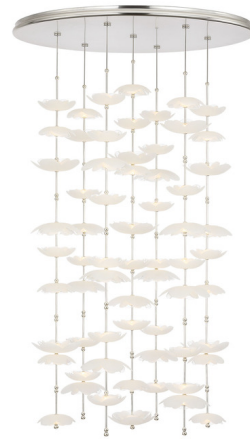

Lightology

lightology.com
866-954-4489
05-17-26

Project: _____

Company: _____

Location: _____ Fixture Type: _____

SPEC #: **VCG1567606**

Approved On: _____ Approved By: _____

Petaluma Cascading Chandelier By Visual Comfort Signature

Description

The Petaluma Cascading Chandelier brings a poetic sense of calm to your interior space. Its sleek frame cradles a graceful arrangement of clear and softly etched glass blossoms, blending delicate beauty with refined structure to cast a warm, luminous glow throughout your room. Note Due to the weight of this fixture, additional ceiling support is required. Height is not adjustable after installation.

Shown in soft silver / etched glass

Specifications

COLOR Etched Glass
BODY FINISH Soft Silver
WATTAGE 77W
DIMMER Low Voltage Electronic
DIMENSIONS 32"W x 50"H
INTEGRATED LED MODULE 1 x LED/77W/120V LED
COUNTRY OF ORIGIN China

Technical Information

PRODUCT DIMENSIONS Min/Max Adjustable Overall Height: 53" - 142"
LAMP COLOR 2700K
LUMENS/WATT 140.00
LUMINOUS FLUX 10780 lumens

CLICK TO VIEW PRODUCT

Notes: