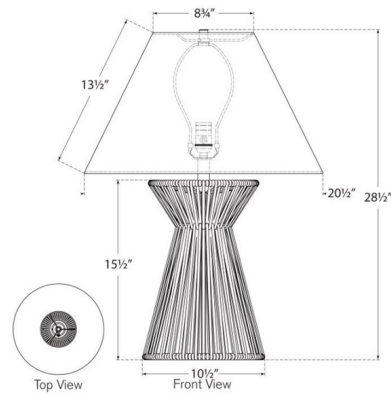

By Visual Comfort Signature

Description

The Antigua Table Lamp introduces the enduring elegance of nature into your living area. Crafted from hand-woven natural abaca, it envelops a trapezoidal frame, is topped with a tapered linen shade, creating inviting shadows throughout your space. Dimmer switch is located on the lamp socket.

Shown in natural abaca / linen

Specifications

COLOR Linen
BODY FINISH Natural Abaca
WATTAGE 15W
DIMMER Included
DIMENSIONS 20.5"W x 28.5"H
BULB NOT INCLUDED 1 x A19/Medium (E26)/15W/120V LED
COUNTRY OF ORIGIN Philippines