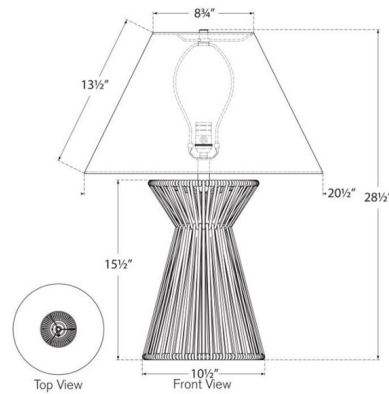

By Visual Comfort Signature

Description

The Antigua Table Lamp introduces the enduring elegance of nature into your living area. Crafted from hand-woven natural abaca, it envelops a trapezoidal frame, is topped with a tapered linen shade, creating inviting shadows throughout your space. Dimmer switch is located on the lamp socket.

Shown in natural abaca / linen

Specifications

COLOR Linen
BODY FINISH Natural Abaca
WATTAGE 15W
DIMMER Included
DIMENSIONS 20.5"W x 28.5"H
BULB NOT INCLUDED 1 x A19/Medium (E26)/15W/120V LED
COUNTRY OF ORIGIN Philippines