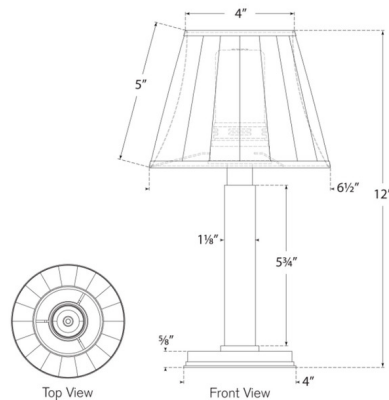

CLICK TO VIEW PRODUCT

Notes: