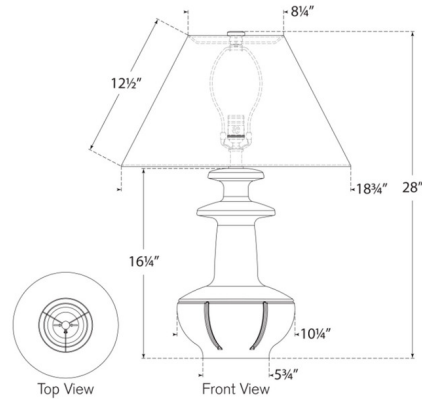

### Specifications

COLOR	Linon
BODY FINISH	Corsican White
WATTAGE	15W
DIMMER	Included
DIMENSIONS	18.75"W x 28.25"H
BULB NOT INCLUDED	1 x A19/Medium (E26)/15W/120V LED
COUNTRY OF ORIGIN	Viet Nam

CLICK TO VIEW PRODUCT