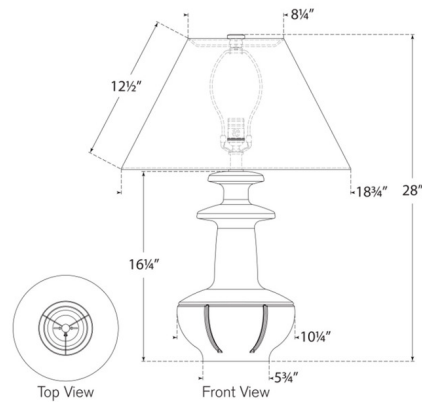

Shown in corsican white / linen

Specifications

COLOR	Linon
BODY FINISH	Corsican White
WATTAGE	15W
DIMMER	Included
DIMENSIONS	18.75"W x 28.25"H
BULB NOT INCLUDED	1 x A19/Medium (E26)/15W/120V LED
COUNTRY OF ORIGIN	Viet Nam