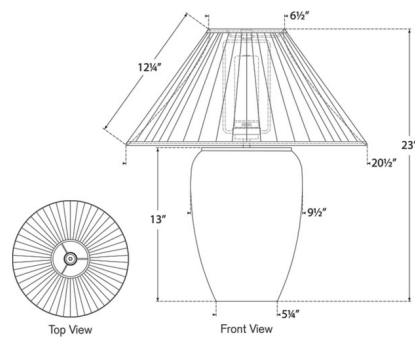

CLICK TO VIEW PRODUCT

Notes: