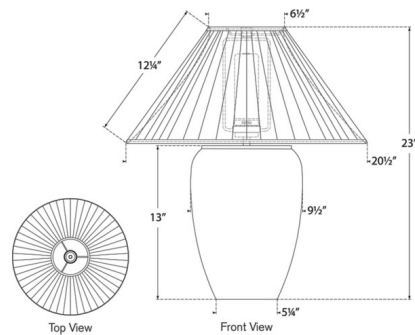

CLICK TO VIEW PRODUCT

Notes: