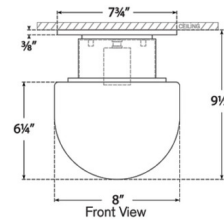

Shown in antique burnished brass / white

Specifications

COLOR	White
BODY FINISH	Antique Burnished Brass
WATTAGE	15W
DIMMER	Standard 120V
DIMENSIONS	8"W x 9.5"H
BULB NOT INCLUDED	1 x A19/Medium (E26)/15W/120V LED
COUNTRY OF ORIGIN	China