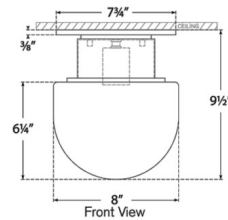

Shown in antique burnished brass / white

Bottom View

Specifications

COLOR	White
BODY FINISH	Antique Burnished Brass
WATTAGE	15W
DIMMER	Standard 120V
DIMENSIONS	8"W x 9.5"H
BULB NOT INCLUDED	1 x A19/Medium (E26)/15W/120V LED
COUNTRY OF ORIGIN	China