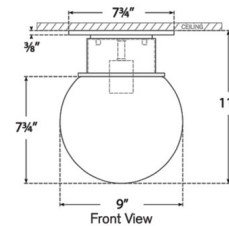

### Specifications

COLOR	White
BODY FINISH	Polished Nickel
WATTAGE	15W
DIMMER	Standard 120V
DIMENSIONS	9"W x 11"H
BULB NOT INCLUDED	1 x A19/Medium (E26)/15W/120V LED
COUNTRY OF ORIGIN	China

CLICK TO VIEW PRODUCT