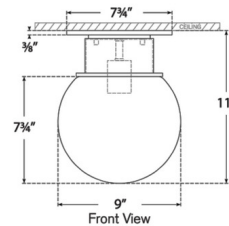

Shown in polished nickel / white

Specifications

COLOR	White
BODY FINISH	Polished Nickel
WATTAGE	15W
DIMMER	Standard 120V
DIMENSIONS	9"W x 11"H
BULB NOT INCLUDED	1 x A19/Medium (E26)/15W/120V LED
COUNTRY OF ORIGIN	China