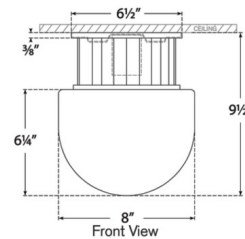

Shown in antique burnished brass / white

Bottom View

Specifications

COLOR	White
BODY FINISH	Antique Burnished Brass
WATTAGE	15W
DIMMER	Standard 120V
DIMENSIONS	8"W x 9.5"H
BULB NOT INCLUDED	1 x A19/Medium (E26)/15W/120V LED
COUNTRY OF ORIGIN	China