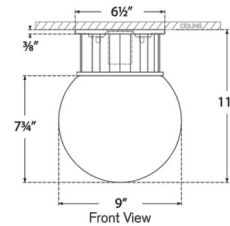

Shown in alabaster / alabaster

Specifications

COLOR	Alabaster
BODY FINISH	Alabaster
WATTAGE	15W
DIMMER	Standard 120V
DIMENSIONS	9"W x 11"H
BULB NOT INCLUDED	1 x A19/Medium (E26)/15W/120V LED
COUNTRY OF ORIGIN	China