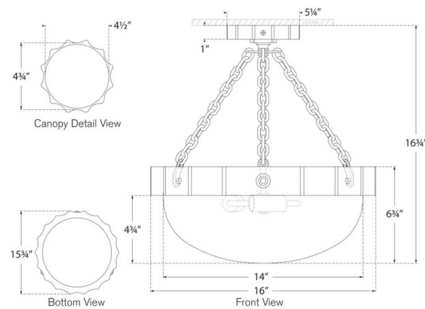

By Visual Comfort Signature

Description

The Fluted Band Semi Flush Ceiling Light brings refined decorative elegance to your interior space. Suspended by four sleek chains, its alabaster bowl diffuser emits a soft, warm glow that gently illuminates the room with inviting ambiance.

Shown in brass / alabaster

Specifications

COLOR	Alabaster
BODY FINISH	Brass
WATTAGE	19.5W
DIMMER	Standard 120V
DIMENSIONS	16"W x 16.75"H
BULB NOT INCLUDED	3 x B10/Candelabra (E12)/6.5W/120V LED
COUNTRY OF ORIGIN	China