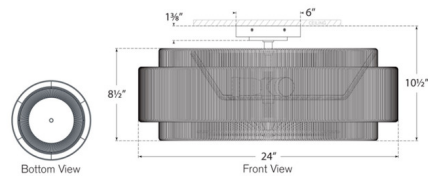

### Specifications

COLOR	Washed Abaca
BODY FINISH	Antique Burnished Brass
WATTAGE	45W
DIMMER	Standard 120V
DIMENSIONS	24"W x 10.5"H
BULB NOT INCLUDED	3 x A19/Medium (E26)/15W/120V LED
COUNTRY OF ORIGIN	Philippines