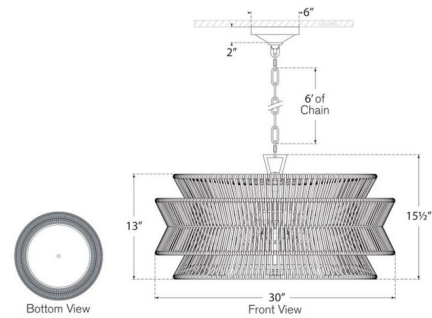

Shown in bronze / natural abaca

Specifications

COLOR Natural Abaca
BODY FINISH Bronze
WATTAGE 45W
DIMMER Standard 120V
DIMENSIONS 30"W x 15.5"H
BULB NOT INCLUDED 3 x A19/Medium (E26)/15W/120V LED
COUNTRY OF ORIGIN Philippines

Technical Information

PRODUCT DIMENSIONS Adjustable Chain Length: 72"

CLICK TO VIEW PRODUCT

Notes: