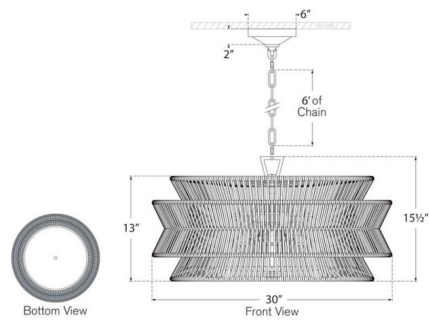

Shown in bronze / natural abaca

Specifications

COLOR Natural Abaca
BODY FINISH Bronze
WATTAGE 45W
DIMMER Standard 120V
DIMENSIONS 30"W x 15.5"H
BULB NOT INCLUDED 3 x A19/Medium (E26)/15W/120V LED
COUNTRY OF ORIGIN Philippines

Technical Information

PRODUCT DIMENSIONS Adjustable Chain Length: 72"

CLICK TO VIEW PRODUCT

Notes: