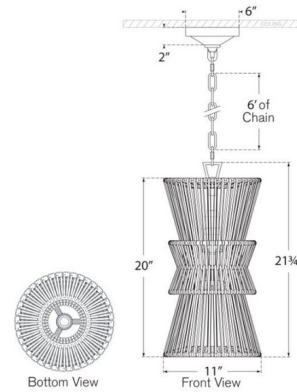

By Visual Comfort Signature

Description

The Antigua Tall Pendant introduces the enduring elegance of nature into your living area. Crafted from hand-woven natural abaca, it envelops a trapezoidal frame, permitting light to filter through and create inviting shadows throughout your space.

Shown in bronze / natural abaca

Specifications

COLOR	Natural Abaca
BODY FINISH	Bronze
WATTAGE	15W
DIMMER	Standard 120V
DIMENSIONS	11"W x 21.75"H
BULB NOT INCLUDED	1 x A19/Medium (E26)/15W/120V LED
COUNTRY OF ORIGIN	Philippines