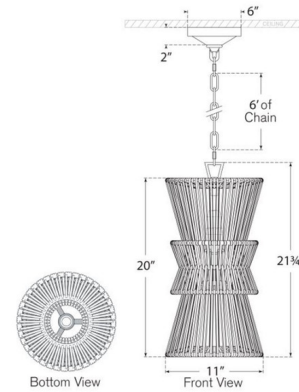

By Visual Comfort Signature

Description

The Antigua Tall Pendant introduces the enduring elegance of nature into your living area. Crafted from hand-woven natural abaca, it envelops a trapezoidal frame, permitting light to filter through and create inviting shadows throughout your space.

Shown in bronze / natural abaca

Specifications

COLOR Natural Abaca
BODY FINISH Bronze
WATTAGE 15W
DIMMER Standard 120V
DIMENSIONS 11"W x 21.75"H
BULB NOT INCLUDED 1 x A19/Medium (E26)/15W/120V LED
COUNTRY OF ORIGIN Philippines