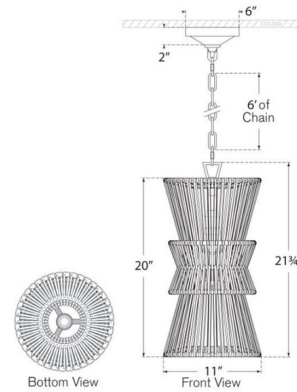

Lightology

lightology.com
866-954-4489
07-07-26

Project: _____
 Company: _____
 Location: _____ Fixture Type: _____
 SPEC #: **VCG1567641**
 Approved On: _____ Approved By: _____

Antigua Tall Pendant

By Visual Comfort Signature

Description

The Antigua Tall Pendant introduces the enduring elegance of nature into your living area. Crafted from hand-woven natural abaca, it envelops a trapezoidal frame, permitting light to filter through and create inviting shadows throughout your space.

Shown in bronze / natural abaca

Specifications

COLOR	Natural Abaca
BODY FINISH	Bronze
WATTAGE	15W
DIMMER	Standard 120V
DIMENSIONS	11"W x 21.75"H
BULB NOT INCLUDED	1 x A19/Medium (E26)/15W/120V LED
COUNTRY OF ORIGIN	Philippines