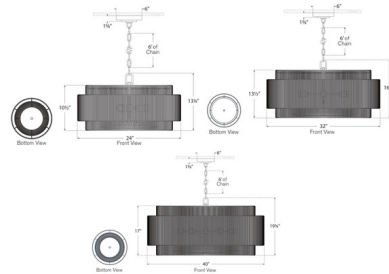

Shown in antique burnished brass / washed abaca

Specifications

COLOR Washed Abaca
BODY FINISH Antique Burnished Brass
WATTAGE 45W
DIMMER Standard 120V
DIMENSIONS 24"W x 13.25"H
BULB NOT INCLUDED 3 x A19/Medium (E26)/15W/120V LED
COUNTRY OF ORIGIN Philippines

Technical Information

PRODUCT DIMENSIONS Adjustable Chain Length: 72"

CLICK TO VIEW PRODUCT

Notes: