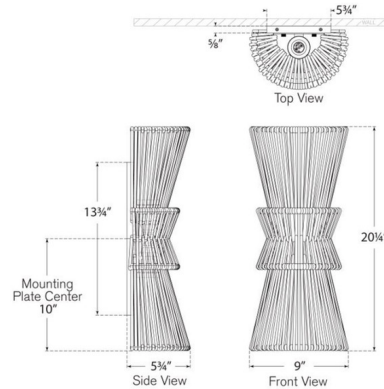

Lightology

lightology.com
866-954-4489
05-18-26

Project: _____
 Company: _____
 Location: _____ Fixture Type: _____
 SPEC #: **VCG1567649**
 Approved On: _____ Approved By: _____

Antigua Tall Wall Sconce By Visual Comfort Signature

Description

The Antigua Tall Wall Sconce introduces the enduring elegance of nature into your living area. Crafted from hand-woven natural abaca, it envelops a trapezoidal frame, permitting light to filter through and create inviting shadows throughout your space.

Shown in antique burnished brass / natural abaca

Specifications

COLOR	Natural Abaca
BODY FINISH	Antique Burnished Brass
WATTAGE	30W
DIMMER	Standard 120V
DIMENSIONS	9"W x 20.25"H x 5.75"D
BULB NOT INCLUDED	2 x A19/Medium (E26)/15W/120V LED
COUNTRY OF ORIGIN	Philippines