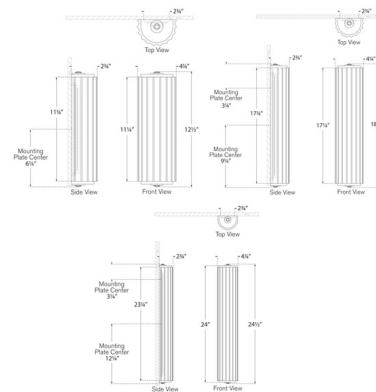

### Specifications

COLOR . . . . . Alabaster  
 BODY FINISH . . . . . Antique Burnished Brass  
 WATTAGE . . . . . 15W  
 DIMMER . . . . . Low Voltage Electronic  
 DIMENSIONS . . . . . 4.25"W x 12.5"H x 2.75"D  
 INTEGRATED LED MODULE . . . . . 1 x LED/15W/120V LED  
 COUNTRY OF ORIGIN . . . . . China

### Technical Information

LAMP COLOR . . . . . 2700K  
 LUMENS/WATT . . . . . 140.00  
 LUMINOUS FLUX . . . . . 2100 lumens

Shown in antique burnished brass / alabaster

CLICK TO VIEW PRODUCT

Notes: