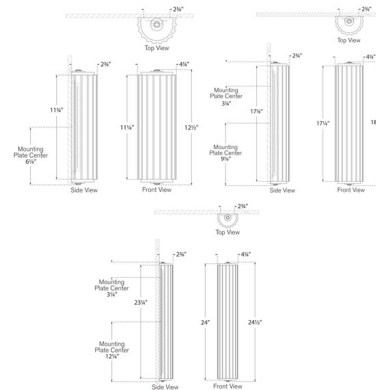

Specifications

COLOR Alabaster
 BODY FINISH Antique Burnished Brass
 WATTAGE 15W
 DIMMER Low Voltage Electronic
 DIMENSIONS 4.25"W x 12.5"H x 2.75"D
 INTEGRATED LED MODULE 1 x LED/15W/120V LED
 COUNTRY OF ORIGIN China

Technical Information

LAMP COLOR 2700K
 LUMENS/WATT 140.00
 LUMINOUS FLUX 2100 lumens

Shown in antique burnished brass / alabaster

CLICK TO VIEW PRODUCT

Notes: