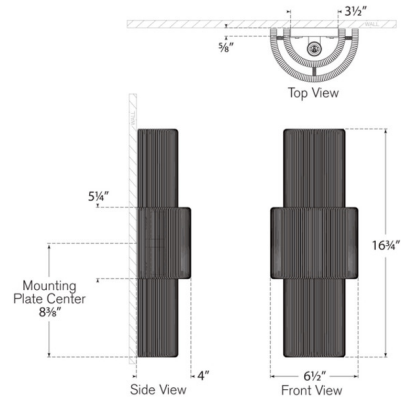

Description

The Dorado Wall Sconce introduces a sculptural sense of geometry to your interior space. Its artisanal frame is wrapped in handwoven abaca, diffusing a warm, organic glow that brings depth, texture, and subtle movement to your room.

Shown in antique burnished brass / washed abaca

Specifications

COLOR	Washed Abaca
BODY FINISH	Antique Burnished Brass
WATTAGE	13W
DIMMER	Standard 120V
DIMENSIONS	6.5"W x 16.75"H x 4"D
BULB NOT INCLUDED	2 x A19/Medium (E26)/6.5W/120V LED
COUNTRY OF ORIGIN	Philippines