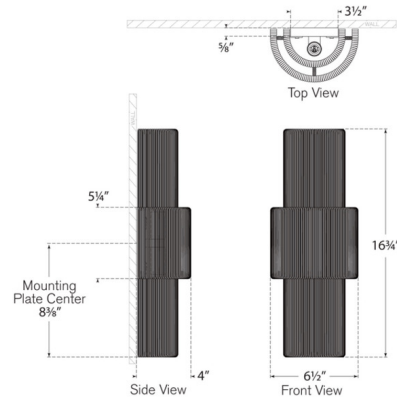

By Visual Comfort Signature

Description

The Dorado Wall Sconce introduces a sculptural sense of geometry to your interior space. Its artisanal frame is wrapped in handwoven abaca, diffusing a warm, organic glow that brings depth, texture, and subtle movement to your room.

Shown in antique burnished brass / washed abaca

Specifications

COLOR	Washed Abaca
BODY FINISH	Antique Burnished Brass
WATTAGE	13W
DIMMER	Standard 120V
DIMENSIONS	6.5"W x 16.75"H x 4"D
BULB NOT INCLUDED	2 x A19/Medium (E26)/6.5W/120V LED
COUNTRY OF ORIGIN	Philippines