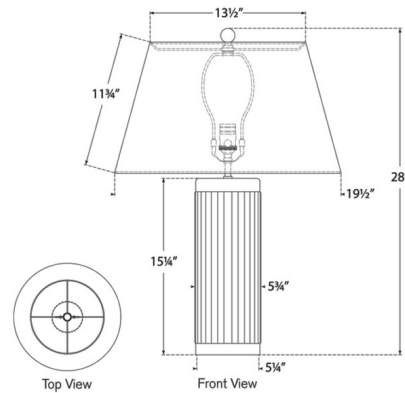

Shown in pomegranate / linen

Specifications

COLOR Linen
BODY FINISH Pomegranate
WATTAGE 15W
DIMMER Included
DIMENSIONS 19.5"W x 28"H
BULB NOT INCLUDED 1 x A19/Medium (E26)/15W/120V LED
COUNTRY OF ORIGIN Viet Nam