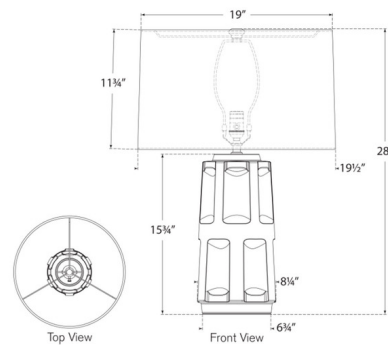

By Visual Comfort Signature

Description

The Altamira Table Lamp takes cues from the bold forms of ancient aqueducts and towers, reimagined with a modern focus on clean architectural lines. Its carved niches create a rhythmic interplay of light and shadow across the surface. Finished with a round linen shade, it features a dimmer switch conveniently located on the lamp socket. Note: Reactive ceramic glazes will vary in color and texture. No two pieces are identical.

Shown in dusted stone / linen

Specifications

COLOR Linen
BODY FINISH Dusted Stone
WATTAGE 15W
DIMMER Included
DIMENSIONS 19.5"W x 28"H
BULB NOT INCLUDED 1 x A19/Medium (E26)/15W/120V LED
COUNTRY OF ORIGIN Viet Nam

Technical Information

PRODUCT DIMENSIONS Cord: 96"

CLICK TO VIEW PRODUCT

Notes: