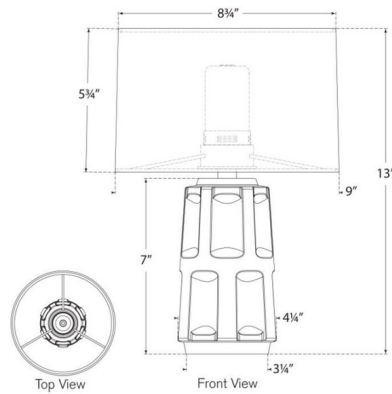

CLICK TO VIEW PRODUCT

Notes: