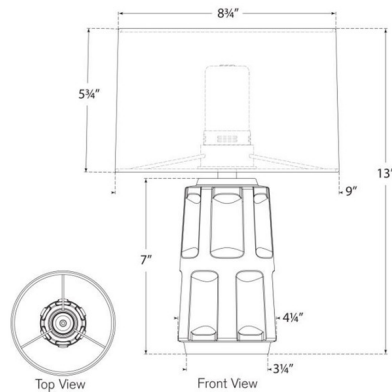

CLICK TO VIEW PRODUCT

Notes: