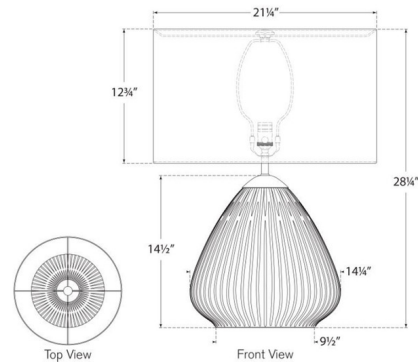

Description

The Vesse Table Lamp is inspired by the organic geometry of a seed pod or vessel. Its rounded silhouette and ribbed texture highlight the glazed ceramic surface, revealing subtle tonal variations that bring depth and warmth to the piece. Finished with a softly rounded shade, it casts a gentle, ambient glow that fills your room with warm layers of light and shadow. Dimmer switch is located on the lamp socket. Note: Reactive ceramic glazes will vary in color and texture. No two pieces are identical.

Shown in pomegranate / linen

Specifications

COLOR	Linen
BODY FINISH	Pomegranate
WATTAGE	15W
DIMMER	Included
DIMENSIONS	21.25"W x 28.5"H
BULB NOT INCLUDED	1 x A19/Medium (E26)/15W/120V LED
COUNTRY OF ORIGIN	Viet Nam