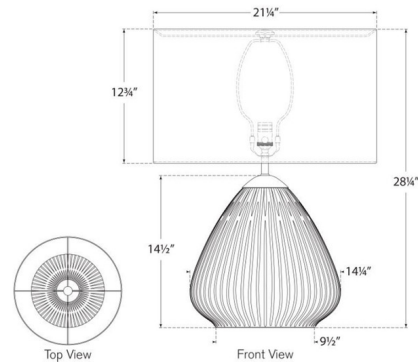

Description

The Vesse Table Lamp is inspired by the organic geometry of a seed pod or vessel. Its rounded silhouette and ribbed texture highlight the glazed ceramic surface, revealing subtle tonal variations that bring depth and warmth to the piece. Finished with a softly rounded shade, it casts a gentle, ambient glow that fills your room with warm layers of light and shadow. Dimmer switch is located on the lamp socket. Note: Reactive ceramic glazes will vary in color and texture. No two pieces are identical.

Shown in pomegranate / linen

Specifications

| | |
|-------------------|---|
| COLOR | Linen |
| BODY FINISH | Pomegranate |
| WATTAGE | 15W |
| DIMMER | Included |
| DIMENSIONS | 21.25"W x 28.5"H |
| BULB NOT INCLUDED | 1 x A19/Medium (E26)/15W/120V LED |
| COUNTRY OF ORIGIN | Viet Nam |