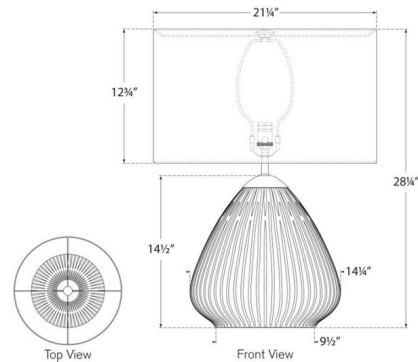

By Visual Comfort Signature

Description

The Vesse Table Lamp is inspired by the organic geometry of a seed pod or vessel. Its rounded silhouette and ribbed texture highlight the glazed ceramic surface, revealing subtle tonal variations that bring depth and warmth to the piece. Finished with a softly rounded shade, it casts a gentle, ambient glow that fills your room with warm layers of light and shadow. Dimmer switch is located on the lamp socket. Note: Reactive ceramic glazes will vary in color and texture. No two pieces are identical.

Shown in pomegranate / linen

Specifications

COLOR Linen
BODY FINISH Pomegranate
WATTAGE 15W
DIMMER Included
DIMENSIONS 21.25"W x 28.5"H
BULB NOT INCLUDED 1 x A19/Medium (E26)/15W/120V LED
COUNTRY OF ORIGIN Viet Nam