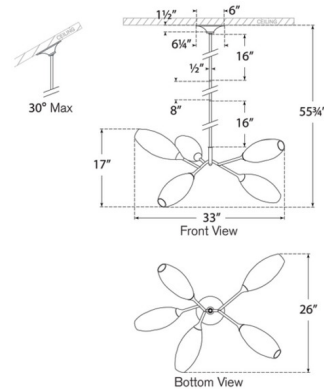

### Specifications

COLOR . . . . . Frosted  
 BODY FINISH . . . . . Gild  
 WATTAGE . . . . . 12.5W  
 DIMMER . . . . . Standard 120V  
 DIMENSIONS . . . . . 33"W x 17"H  
 BULB NOT INCLUDED . . . . . 5 x B10/Candelabra (E12)/2.5W/120V LED  
 COUNTRY OF ORIGIN . . . . . China

### Technical Information

PRODUCT DIMENSIONS . . . . . Downrods: One 8" and Two 16" Included

Shown in gild / frosted

CLICK TO VIEW PRODUCT

Notes: