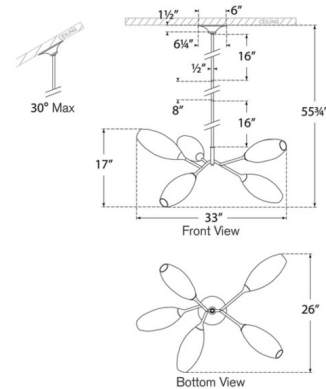

Shown in gild / frosted

Specifications

COLOR	Frosted
BODY FINISH	Gild
WATTAGE	12.5W
DIMMER	Standard 120V
DIMENSIONS	33"W x 17"H
BULB NOT INCLUDED	5 x B10/Candelabra (E12)/2.5W/120V LED
COUNTRY OF ORIGIN	China

Technical Information

PRODUCT DIMENSIONS Downrods: One 8" and Two 16" Included

CLICK TO VIEW PRODUCT

Notes: