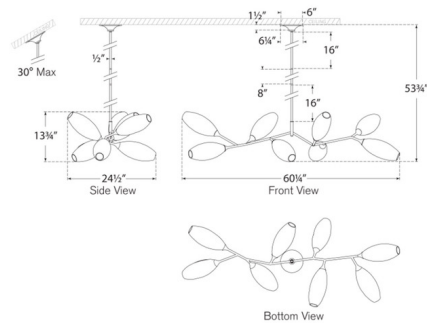

By Visual Comfort Signature

Description

The Toscano Linear Chandelier brings nature inspired elegance to your interior space. Its gracefully sculpted frame is adorned with delicate glass buds that diffuse a warm, ambient glow, casting soft shadows and creating an inviting atmosphere throughout the room. Sloped ceiling to 30 degrees maximum. Note: Custom Overall Heights are available. For quotes, please contact our sales team.

Shown in gold / frosted

Specifications

COLOR Frosted
BODY FINISH Gold
WATTAGE 20W
DIMMER Standard 120V
DIMENSIONS 60.25"L x 24.5"W x 13.75"H
BULB NOT INCLUDED 8 x B10/Candelabra (E12)/2.5W/120V LED
COUNTRY OF ORIGIN China

Technical Information

PRODUCT DIMENSIONS Downrods: One 8" and Two 16" Included

CLICK TO VIEW PRODUCT

Notes: