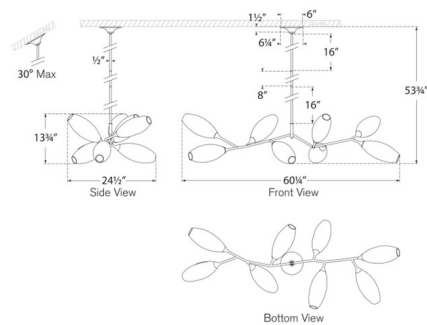

Specifications

COLOR Frosted
 BODY FINISH Gild
 WATTAGE 20W
 DIMMER Standard 120V
 DIMENSIONS 60.25"L x 24.5"W x 13.75"H
 BULB NOT INCLUDED 8 x B10/Candelabra (E12)/2.5W/120V LED
 COUNTRY OF ORIGIN China

Technical Information

PRODUCT DIMENSIONS Downrods: One 8" and Two 16" Included

Notes:

Shown in gild / frosted

CLICK TO VIEW PRODUCT