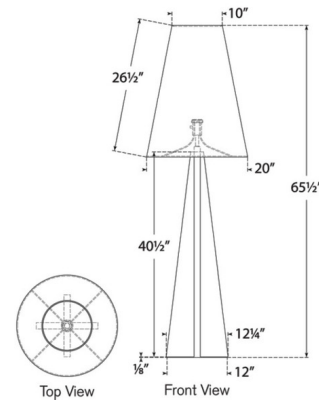

Description

The Crue Floor Lamp combines bold architectural lines with the natural warmth of wood to elevate your interior space. Drawing inspiration from Brutalist design, its interlocking cross-brace base creates a striking sense of strength and balance, while the cone shaped linen shade diffuses a warm, ambient glow throughout your room. Dimmer switch is located on the lamp socket.

Shown in natural walnut / linen

Specifications

COLOR	Linen
BODY FINISH	Natural Walnut
WATTAGE	8W
DIMMER	Included
DIMENSIONS	20"W x 65.5"H
BULB NOT INCLUDED	1 x T10/Medium (E26)/8W/120V LED
COUNTRY OF ORIGIN	China