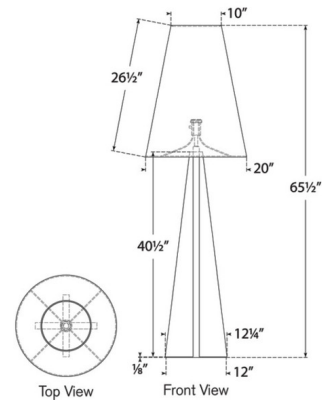

### Specifications

COLOR	.....	Linen
BODY FINISH	.....	Natural Walnut
WATTAGE	.....	8W
DIMMER	.....	Included
DIMENSIONS	.....	20"W x 65.5"H
BULB NOT INCLUDED	.....	1 x T10/Medium (E26)/8W/120V LED
COUNTRY OF ORIGIN	.....	China