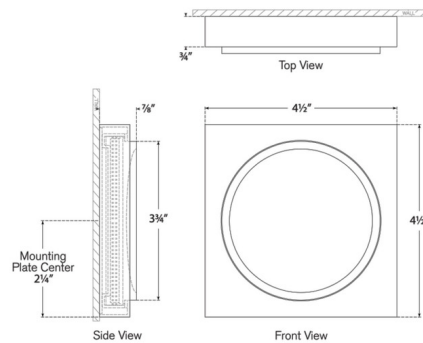

By Visual Comfort Signature

Description

The Dichotomy Square Wall Sconce captures the quiet elegance of pure geometric form. Its minimalist silhouette features a concave Alabaster diffuser set seamlessly within a refined metal frame, casting warm, ambient light and soft shadows throughout your space. Note: Alabaster is a natural stone, variations in color and texture make each piece unique.

Shown in antique burnished brass / alabaster

Specifications

COLOR Alabaster
BODY FINISH Antique Burnished Brass
WATTAGE 5W
DIMMER Low Voltage Electronic
DIMENSIONS 4.5"W x 4.5"H x 0.75"D
INTEGRATED LED MODULE 1 x LED/5W/120V LED
COUNTRY OF ORIGIN China