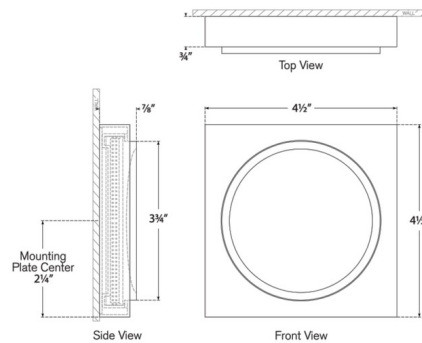

By Visual Comfort Signature

Description

The Dichotomy Square Wall Sconce captures the quiet elegance of pure geometric form. Its minimalist silhouette features a concave Alabaster diffuser set seamlessly within a refined metal frame, casting warm, ambient light and soft shadows throughout your space. Note: Alabaster is a natural stone, variations in color and texture make each piece unique.

Shown in antique burnished brass / alabaster

Specifications

COLOR	Alabaster
BODY FINISH	Antique Burnished Brass
WATTAGE	5W
DIMMER	Low Voltage Electronic
DIMENSIONS	4.5"W x 4.5"H x 0.75"D
INTEGRATED LED MODULE	1 x LED/5W/120V LED
COUNTRY OF ORIGIN	China