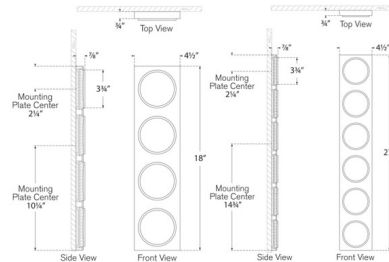

Specifications

COLOR	Alabaster
BODY FINISH	Bronze
WATTAGE	15W
DIMMER	Low Voltage Electronic
DIMENSIONS	4.5"W x 18"H x 0.75"D
INTEGRATED LED MODULE	1 x LED/15W/120V LED
COUNTRY OF ORIGIN	China

Technical Information

LAMP COLOR	2700K
LUMENS/WATT	140.00
LUMINOUS FLUX	2100 lumens

CLICK TO VIEW PRODUCT

Notes: