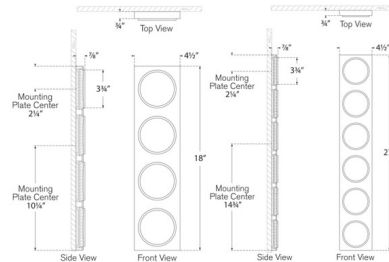

By Visual Comfort Signature

Description

The Dichotomy Linear Wall Sconce captures the quiet elegance of pure geometric form. Its minimalist silhouette features concave Alabaster diffusers set seamlessly within the refined metal frame, casting warm, ambient light and soft shadows throughout your space. Note: Alabaster is a natural stone, variations in color and texture make each piece unique.

Shown in bronze / alabaster

Specifications

COLOR	Alabaster
BODY FINISH	Bronze
WATTAGE	15W
DIMMER	Low Voltage Electronic
DIMENSIONS	4.5"W x 18"H x 0.75"D
INTEGRATED LED MODULE	1 x LED/15W/120V LED
COUNTRY OF ORIGIN	China