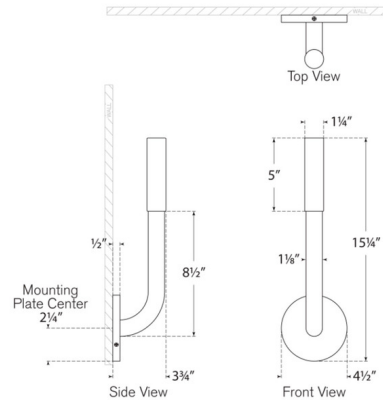

CLICK TO VIEW PRODUCT

Notes: