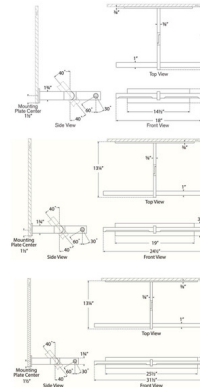

### Description

The Axis Pivoting Library Wall Light brings modern, pure geometric lines to your interior space. The smooth adjustable frame, with curved adjustable diffusers adds both a modern flair creating the perfect setting for displaying your works of art. Note Arm adjusts 40 degrees up and down. Head adjusts 30 degrees up and 60 degrees down. Fixture does not cover a standard US junction box and requires a 2 x 4 inch junction box.

### Specifications

COLOR	N/A
BODY FINISH	Antique Burnished Brass
WATTAGE	18W
DIMMER	Low Voltage Electronic
DIMENSIONS	18"W x 3"H x 13.25"D
INTEGRATED LED MODULE	1 x LED/18W/120V LED
COUNTRY OF ORIGIN	China