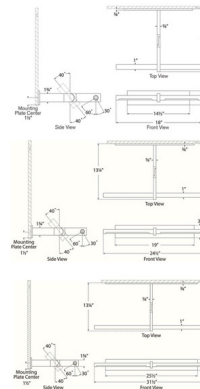

Description

The Axis Pivoting Library Wall Light brings modern, pure geometric lines to your interior space. The smooth adjustable frame, with curved adjustable diffusers adds both a modern flair creating the perfect setting for displaying your works of art. Note Arm adjusts 40 degrees up and down. Head adjusts 30 degrees up and 60 degrees down. Fixture does not cover a standard US junction box and requires a 2 x 4 inch junction box.

Shown in antique burnished brass

Specifications

COLOR	N/A
BODY FINISH	Antique Burnished Brass
WATTAGE	18W
DIMMER	Low Voltage Electronic
DIMENSIONS	18"W x 3"H x 13.25"D
INTEGRATED LED MODULE	1 x LED/18W/120V LED
COUNTRY OF ORIGIN	China