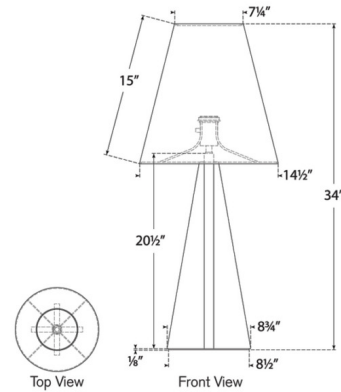

### Specifications

COLOR	.....	Linen
BODY FINISH	.....	Natural Maple
WATTAGE	.....	8W
DIMMER	.....	Included
DIMENSIONS	.....	14.5"W x 34"H
BULB NOT INCLUDED	.....	1 x T10/Medium (E26)/8W/120V LED
COUNTRY OF ORIGIN	.....	China