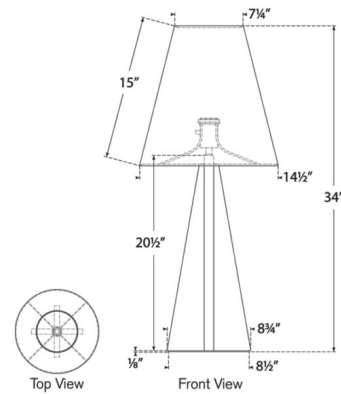

Description

The Crue Table Lamp combines bold architectural lines with the natural warmth of wood to elevate your interior space. Drawing inspiration from Brutalist design, its interlocking cross-brace base creates a striking sense of strength and balance, while the cone shaped linen shade diffuses a warm, ambient glow throughout your room. Dimmer switch is located on the lamp socket.

Shown in natural maple / linen

Specifications

COLOR Linen
BODY FINISH Natural Maple
WATTAGE 8W
DIMMER Included
DIMENSIONS 14.5"W x 34"H
BULB NOT INCLUDED 1 x T10/Medium (E26)/8W/120V LED
COUNTRY OF ORIGIN China