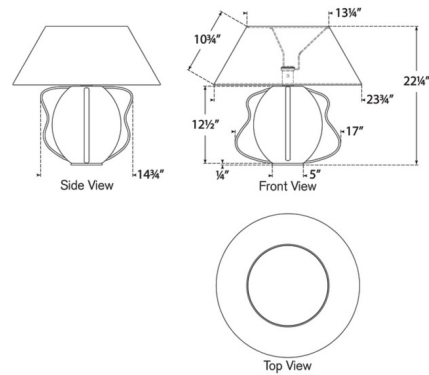

Shown in antiqued white / linen

Specifications

COLOR Linen
BODY FINISH Antiqued White
WATTAGE 15W
DIMMER Included
DIMENSIONS 23.75"W x 22.25"H
BULB NOT INCLUDED 1 x A19/Medium (E26)/15W/120V LED
COUNTRY OF ORIGIN Viet Nam