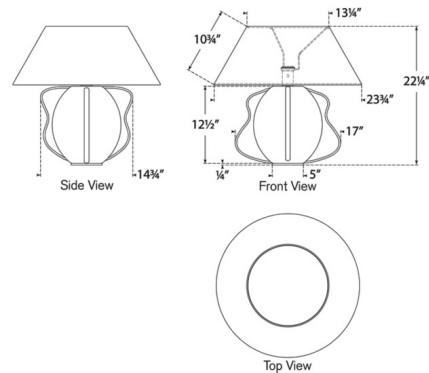

### Specifications

COLOR	Linen
BODY FINISH	Antiqued White
WATTAGE	15W
DIMMER	Included
DIMENSIONS	23.75"W x 22.25"H
BULB NOT INCLUDED	1 x A19/Medium (E26)/15W/120V LED
COUNTRY OF ORIGIN	Viet Nam

CLICK TO VIEW PRODUCT