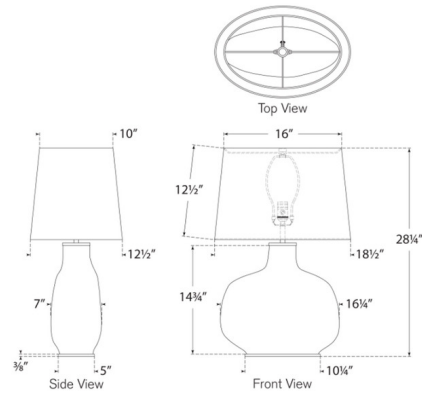

By Visual Comfort Signature

Description

The Beton Small Table Lamp brings a clean, sculptural beauty to your interior space. The free-form, organic body is topped by a tapered oval shade that casts a warm glow of light across your room. Dimmer switch is located on the lamp socket. Note: Reactive ceramic glazes will vary in color and texture. No two pieces are identical.

Shown in stained black metallic / linen

Specifications

COLOR Linen
BODY FINISH Stained Black Metallic
WATTAGE 15W
DIMMER Included
DIMENSIONS 18.5"W x 28.25"H
BULB NOT INCLUDED 1 x A19/Medium (E26)/15W/120V LED
COUNTRY OF ORIGIN Viet Nam

Technical Information

PRODUCT DIMENSIONS Cord: 120"

CLICK TO VIEW PRODUCT

Notes: