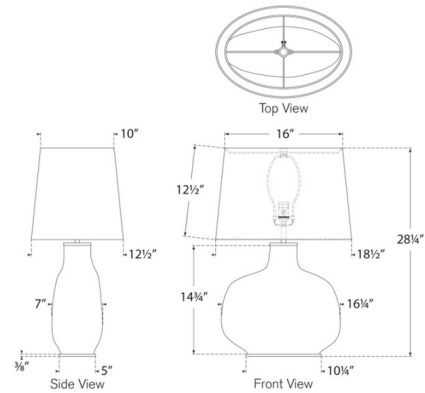

Lightology

lightology.com
866-954-4489
07-07-26

Project: _____
 Company: _____
 Location: _____ Fixture Type: _____
 SPEC #: **VCG1567709**
 Approved On: _____ Approved By: _____

Beton Small Table Lamp

By Visual Comfort Signature

Description

The Beton Small Table Lamp brings a clean, sculptural beauty to your interior space. The free-form, organic body is topped by a tapered oval shade that casts a warm glow of light across your room. Dimmer switch is located on the lamp socket. Note: Reactive ceramic glazes will vary in color and texture. No two pieces are identical.

Shown in stained black metallic / linen

Specifications

COLOR	Linen
BODY FINISH	Stained Black Metallic
WATTAGE	15W
DIMMER	Included
DIMENSIONS	18.5"W x 28.25"H
BULB NOT INCLUDED	1 x A19/Medium (E26)/15W/120V LED
COUNTRY OF ORIGIN	Viet Nam

Technical Information

PRODUCT DIMENSIONS	Cord: 120"
--------------------	-------	------------

CLICK TO VIEW PRODUCT

Notes: