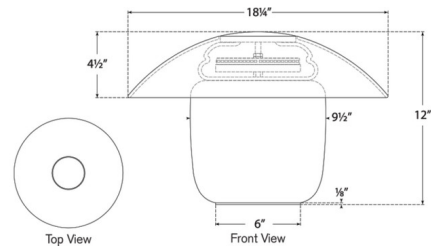

CLICK TO VIEW PRODUCT

Notes: