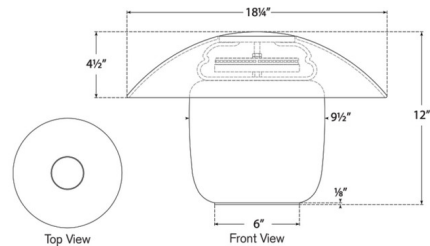

CLICK TO VIEW PRODUCT

Notes: