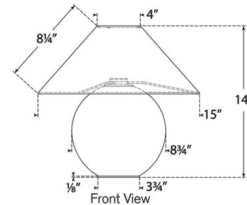

Shown in aurora / linen

Specifications

COLOR	Linen
BODY FINISH	Aurora
WATTAGE	6.5W
DIMMER	N/A
DIMENSIONS	15"W x 14"H
BULB NOT INCLUDED	1 x B11/Candelabra (E12)/6.5W/120V LED
COUNTRY OF ORIGIN	Viet Nam

CLICK TO VIEW PRODUCT