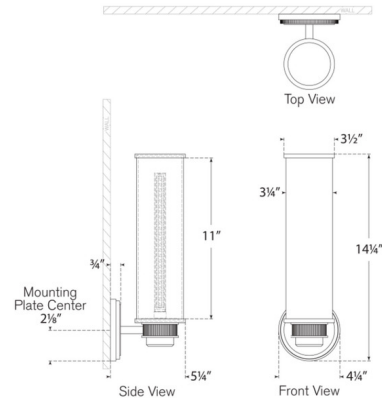

Shown in bronze / white

CLICK TO VIEW PRODUCT

Notes: