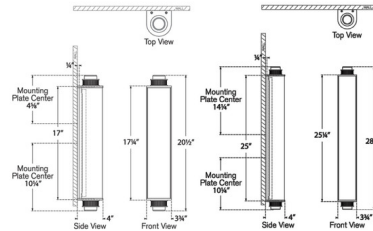

By Visual Comfort Signature

Description

The Percy Wall Sconce brings a vintage apothecary inspired charm to your interior space. Its elongated metal frame, with knurled accents and crisp detailing, pairs with a cylindrical glass diffuser to deliver soft, even illumination throughout your room. Note: Fixture does not cover a standard US junction box and requires a 2 x 4 inch junction box.

Shown in soft brass / white

Specifications

COLOR White
 BODY FINISH Soft Brass
 WATTAGE 18W
 DIMMER Low Voltage Electronic
 DIMENSIONS 3.75"W x 20.5"H x 4"D
 INTEGRATED LED MODULE 1 x LED/18W/120V LED
 COUNTRY OF ORIGIN China