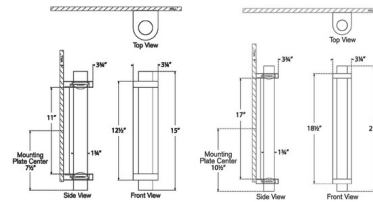

Technical Information

LAMP COLOR 2700K
LUMENS/WATT 140.00
LUMINOUS FLUX . . . . . 1260 lumens

CLICK TO VIEW PRODUCT

Notes: