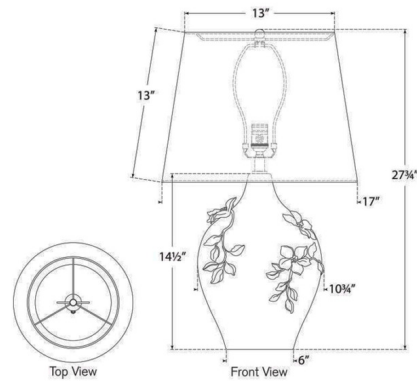

Description

The Elowen Table Lamp embodies the quiet elegance of sculptural design and artisan craftsmanship. Its softly contoured silhouette is adorned with delicate floral reliefs, creating a beautifully textured and timeless base. Finished with a gently tapered round linen shade, it casts a warm, ambient glow that adds depth and serenity to your interior space. Dimmer switch is located on the lamp socket.

Shown in plaster white / linen

Specifications

COLOR Linen
BODY FINISH Plaster White
WATTAGE 15W
DIMMER N/A
DIMENSIONS 17"W x 27.75"H
BULB NOT INCLUDED 1 x A19/Medium (E26)/15W/120V LED
COUNTRY OF ORIGIN Viet Nam