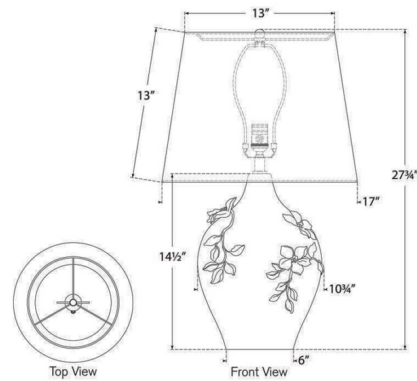

### Description

The Elowen Table Lamp embodies the quiet elegance of sculptural design and artisan craftsmanship. Its softly contoured silhouette is adorned with delicate floral reliefs, creating a beautifully textured and timeless base. Finished with a gently tapered round linen shade, it casts a warm, ambient glow that adds depth and serenity to your interior space. Dimmer switch is located on the lamp socket.

### Specifications

COLOR	..... Linen
BODY FINISH	..... Plaster White
WATTAGE	..... 15W
DIMMER	..... N/A
DIMENSIONS	..... 17"W x 27.75"H
BULB NOT INCLUDED	..... 1 x A19/Medium (E26)/15W/120V LED
COUNTRY OF ORIGIN	..... Viet Nam