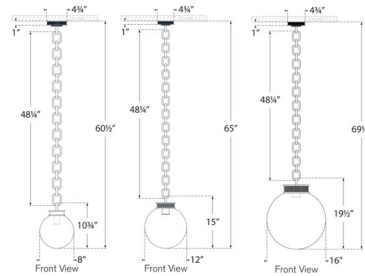

By Visual Comfort Signature

Description

The Bellamy Pendant makes a bold, sculptural statement while adding a playful, unexpected charm to your interior space. Its striking, jewelry inspired chain features an elegantly fluted connector that cradle a glass globe, casting a warm, inviting glow that dances across your space.

Shown in soft brass / bronze / clear

Specifications

COLOR Clear
BODY FINISH Soft Brass / Bronze
WATTAGE 5.5W
DIMMER Standard 120V
DIMENSIONS 8"W x 10.75"H
BULB NOT INCLUDED 1 x G16.5/Medium (E26)/5.5W/120V LED
COUNTRY OF ORIGIN Viet Nam

Technical Information

PRODUCT DIMENSIONS Adjustable Chain Length: 48"

CLICK TO VIEW PRODUCT

Notes: