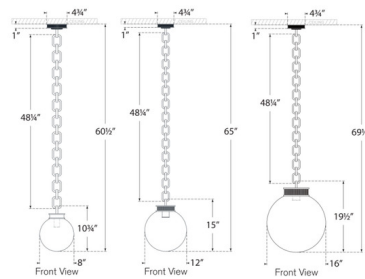

By Visual Comfort Signature

Description

The Bellamy Pendant makes a bold, sculptural statement while adding a playful, unexpected charm to your interior space. Its striking, jewelry inspired chain features an elegantly fluted connector that cradle a glass globe, casting a warm, inviting glow that dances across your space.

Shown in soft brass / bronze / clear

Specifications

COLOR	Clear
BODY FINISH	Soft Brass / Bronze
WATTAGE	8.5W
DIMMER	Standard 120V
DIMENSIONS	16"W x 19.5"H
BULB NOT INCLUDED	1 x G30/Medium (E26)/8.5W/120V LED
COUNTRY OF ORIGIN	Viet Nam