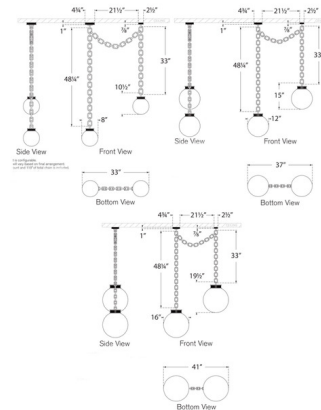

### Description

The Bellamy Multi Globe Chandelier makes a bold, sculptural statement while adding a playful, unexpected charm to your interior space. Its striking, jewelry inspired chain features elegantly fluted connectors that cradle glass globes, casting a warm, inviting glow that dances across your space. Note: Includes One swag mount and 113 inches of chain. Install as shown, or create your own unique look.

### Specifications

COLOR . . . . . White  
 BODY FINISH . . . . . Pewter  
 WATTAGE . . . . . 11W  
 DIMMER . . . . . Standard 120V  
 DIMENSIONS . . . . . 16"W x 10.5"H  
 BULB NOT INCLUDED . . . . . 2 x G16.5/Medium (E26)/5.5W/120V LED  
 COUNTRY OF ORIGIN . . . . . Viet Nam

### Technical Information

PRODUCT DIMENSIONS . . . . . Adjustable Chain Length: 113"

CLICK TO VIEW PRODUCT

Notes: