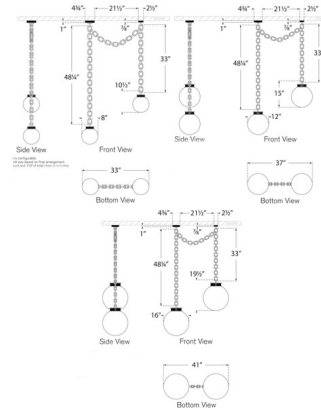

By Visual Comfort Signature

Description

The Bellamy Multi Globe Chandelier makes a bold, sculptural statement while adding a playful, unexpected charm to your interior space. Its striking, jewelry inspired chain features elegantly fluted connectors that cradle glass globes, casting a warm, inviting glow that dances across your space. Note: Includes One swag mount and 113 inches of chain. Install as shown, or create your own unique look.

Shown in pewter / white

Specifications

COLOR	White
BODY FINISH	Pewter
WATTAGE	11W
DIMMER	Standard 120V
DIMENSIONS	16"W x 10.5"H
BULB NOT INCLUDED	2 x G16.5/Medium (E26)/5.5W/120V LED
COUNTRY OF ORIGIN	Viet Nam

Technical Information

PRODUCT DIMENSIONS Adjustable Chain Length: 113"

CLICK TO VIEW PRODUCT

Notes: