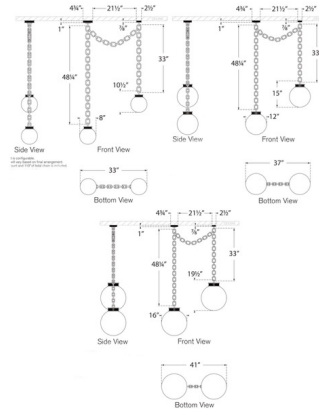

By Visual Comfort Signature

Description

The Bellamy Multi Globe Chandelier makes a bold, sculptural statement while adding a playful, unexpected charm to your interior space. Its striking, jewelry inspired chain features elegantly fluted connectors that cradle glass globes, casting a warm, inviting glow that dances across your space. Note: Includes One swag mount and 113 inches of chain. Install as shown, or create your own unique look.

Shown in pewter / clear

Specifications

COLOR	Clear
BODY FINISH	Pewter
WATTAGE	12W
DIMMER	Standard 120V
DIMENSIONS	12"W x 15"H
BULB NOT INCLUDED	2 x G25/Medium (E26)/6W/120V LED
COUNTRY OF ORIGIN	Viet Nam