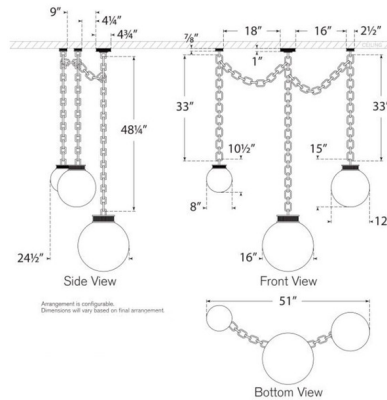

### Description

The Bellamy Light Multi Globe Chandelier makes a bold, sculptural statement while adding a playful, unexpected charm to your interior space. Its striking, jewelry inspired chain features elegantly fluted connectors that cradle glass globes of varying sizes, casting a warm, inviting glow that dances across your space. Note Includes one 8 inch, one 12 inch, and one 16 inch globes. Includes Two swag mounts and 178 inches of chain. Install as shown, or create your own unique look.

### Specifications

COLOR . . . . . Clear  
 BODY FINISH . . . . . Soft Brass  
 WATTAGE . . . . . 16.5W  
 DIMMER . . . . . Standard 120V  
 DIMENSIONS . . . . . 16"W x 19.5"H  
 BULB NOT INCLUDED . . . . . 3 x G16.5/Medium (E26)/5.5W/120V LED  
 COUNTRY OF ORIGIN . . . . . Viet Nam

### Technical Information

PRODUCT DIMENSIONS . . . . . Adjustable Chain Length: 178"

Shown in soft brass / clear

CLICK TO VIEW PRODUCT

Notes: