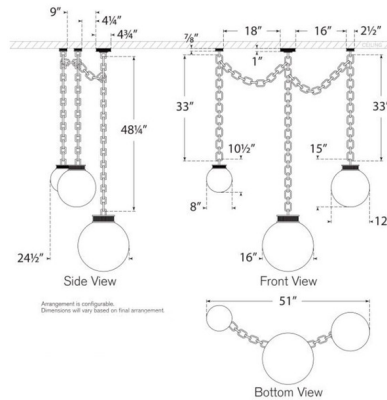

Description

The Bellamy Light Multi Globe Chandelier makes a bold, sculptural statement while adding a playful, unexpected charm to your interior space. Its striking, jewelry inspired chain features elegantly fluted connectors that cradle glass globes of varying sizes, casting a warm, inviting glow that dances across your space. Note Includes one 8 inch, one 12 inch, and one 16 inch globes. Includes Two swag mounts and 178 inches of chain. Install as shown, or create your own unique look.

Specifications

COLOR Clear
 BODY FINISH Soft Brass
 WATTAGE 16.5W
 DIMMER Standard 120V
 DIMENSIONS 16"W x 19.5"H
 BULB NOT INCLUDED 3 x G16.5/Medium (E26)/5.5W/120V LED
 COUNTRY OF ORIGIN Viet Nam

Technical Information

PRODUCT DIMENSIONS Adjustable Chain Length: 178"

Shown in soft brass / clear

CLICK TO VIEW PRODUCT

Notes: