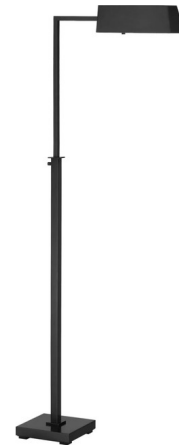

Lightology

lightology.com
866-954-4489
05-19-26

Project: _____
 Company: _____
 Location: _____ Fixture Type: _____
 SPEC #: **VCG1567845**
 Approved On: _____ Approved By: _____

Adley Adjustable Pharmacy Floor Lamp By Visual Comfort Signature

Description

The Adley Adjustable Pharmacy Floor Lamp blends modern geometry with timeless refinement, bringing an understated sophistication to your interior room. With clean architectural lines and a distinctive angular metal shade, this elegant piece evokes classic simplicity while providing focused, functional illumination throughout your space. Dimmer switch is located on the lamp socket. Note: Height is adjustable from 34 inches to 45 inches. Shade is adjustable side to side 90 degrees.

Shown in bronze

Specifications

COLOR	N/A
BODY FINISH	Bronze
WATTAGE	6.5W
DIMMER	Included
DIMENSIONS	16.5"W x 45"H x 6.5"D
BULB NOT INCLUDED	1 x B11/Medium (E26)/6.5W/120V LED
COUNTRY OF ORIGIN	China

CLICK TO VIEW PRODUCT