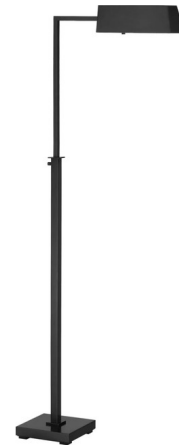

Lightology

lightology.com
866-954-4489
07-07-26

Project: _____

Company: _____

Location: _____ Fixture Type: _____

SPEC #: **VCG1567845**

Approved On: _____ Approved By: _____

Adley Adjustable Pharmacy Floor Lamp

By Visual Comfort Signature

Description

The Adley Adjustable Pharmacy Floor Lamp blends modern geometry with timeless refinement, bringing an understated sophistication to your interior room. With clean architectural lines and a distinctive angular metal shade, this elegant piece evokes classic simplicity while providing focused, functional illumination throughout your space. Dimmer switch is located on the lamp socket. Note: Height is adjustable from 34 inches to 45 inches. Shade is adjustable side to side 90 degrees.

Shown in bronze

Specifications

COLOR	N/A
BODY FINISH	Bronze
WATTAGE	6.5W
DIMMER	Included
DIMENSIONS	16.5"W x 45"H x 6.5"D
BULB NOT INCLUDED	1 x B11/Medium (E26)/6.5W/120V LED
COUNTRY OF ORIGIN	China

CLICK TO VIEW PRODUCT