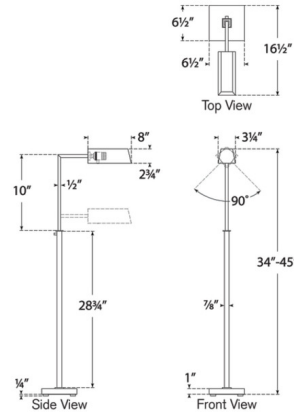

By Visual Comfort Signature

Description

The Adley Adjustable Pharmacy Floor Lamp blends modern geometry with timeless refinement, bringing an understated sophistication to your interior room. With clean architectural lines and a distinctive angular metal shade, this elegant piece evokes classic simplicity while providing focused, functional illumination throughout your space. Dimmer switch is located on the lamp socket. Note: Height is adjustable from 34 inches to 45 inches. Shade is adjustable side to side 90 degrees.

Shown in bronze

Specifications

COLOR	N/A
BODY FINISH	Bronze
WATTAGE	6.5W
DIMMER	Included
DIMENSIONS	16.5"W x 45"H x 6.5"D
BULB NOT INCLUDED	1 x B11/Medium (E26)/6.5W/120V LED
COUNTRY OF ORIGIN	China

CLICK TO VIEW PRODUCT