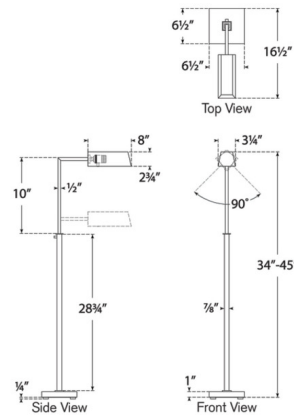

Description

The Adley Adjustable Pharmacy Floor Lamp blends modern geometry with timeless refinement, bringing an understated sophistication to your interior room. With clean architectural lines and a distinctive angular metal shade, this elegant piece evokes classic simplicity while providing focused, functional illumination throughout your space. Dimmer switch is located on the lamp socket. Note: Height is adjustable from 34 inches to 45 inches. Shade is adjustable side to side 90 degrees.

Shown in bronze

Specifications

COLOR	N/A
BODY FINISH	Bronze
WATTAGE	6.5W
DIMMER	Included
DIMENSIONS	16.5"W x 45"H x 6.5"D
BULB NOT INCLUDED	1 x B11/Medium (E26)/6.5W/120V LED
COUNTRY OF ORIGIN	China

CLICK TO VIEW PRODUCT