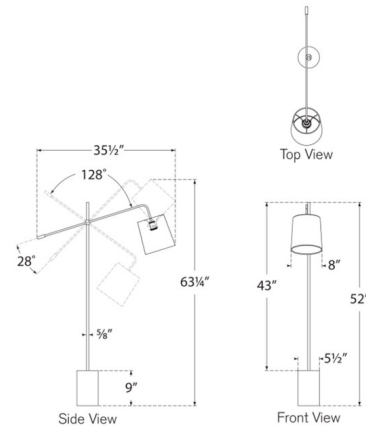

Description

The Frederick Pivoting Floor Lamp brings a refined balance of modern design and timeless sophistication to your interior space. Its cantilevered arm extends elegantly from a slender metal stem, creating a graceful sense of movement and architectural poise. Paired with a softly tailored shade, the design casts a warm, focused glow that adds both comfort and refinement to the room. The arm pivots 128 degrees up and down, making the lamps height from 52 inches to 63.25 inches. Dimmer switch is located on the lamp socket.

Shown in hand-rubbed antique brass / linen

Specifications

COLOR	Linen
BODY FINISH	Hand-Rubbed Antique Brass
WATTAGE	15W
DIMMER	Included
DIMENSIONS	35.5"W x 63.25"H x 8"D
BULB NOT INCLUDED	1 x A19/Medium (E26)/15W/120V LED
COUNTRY OF ORIGIN	China