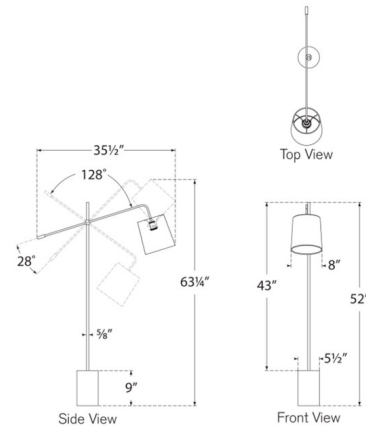

By Visual Comfort Signature

Description

The Frederick Pivoting Floor Lamp brings a refined balance of modern design and timeless sophistication to your interior space. Its cantilevered arm extends elegantly from a slender metal stem, creating a graceful sense of movement and architectural poise. Paired with a softly tailored shade, the design casts a warm, focused glow that adds both comfort and refinement to the room. The arm pivots 128 degrees up and down, making the lamps height from 52 inches to 63.25 inches. Dimmer switch is located on the lamp socket.

Shown in hand-rubbed antique brass / linen

Specifications

COLOR	Linen
BODY FINISH	Hand-Rubbed Antique Brass
WATTAGE	15W
DIMMER	Included
DIMENSIONS	35.5"W x 63.25"H x 8"D
BULB NOT INCLUDED	1 x A19/Medium (E26)/15W/120V LED
COUNTRY OF ORIGIN	China